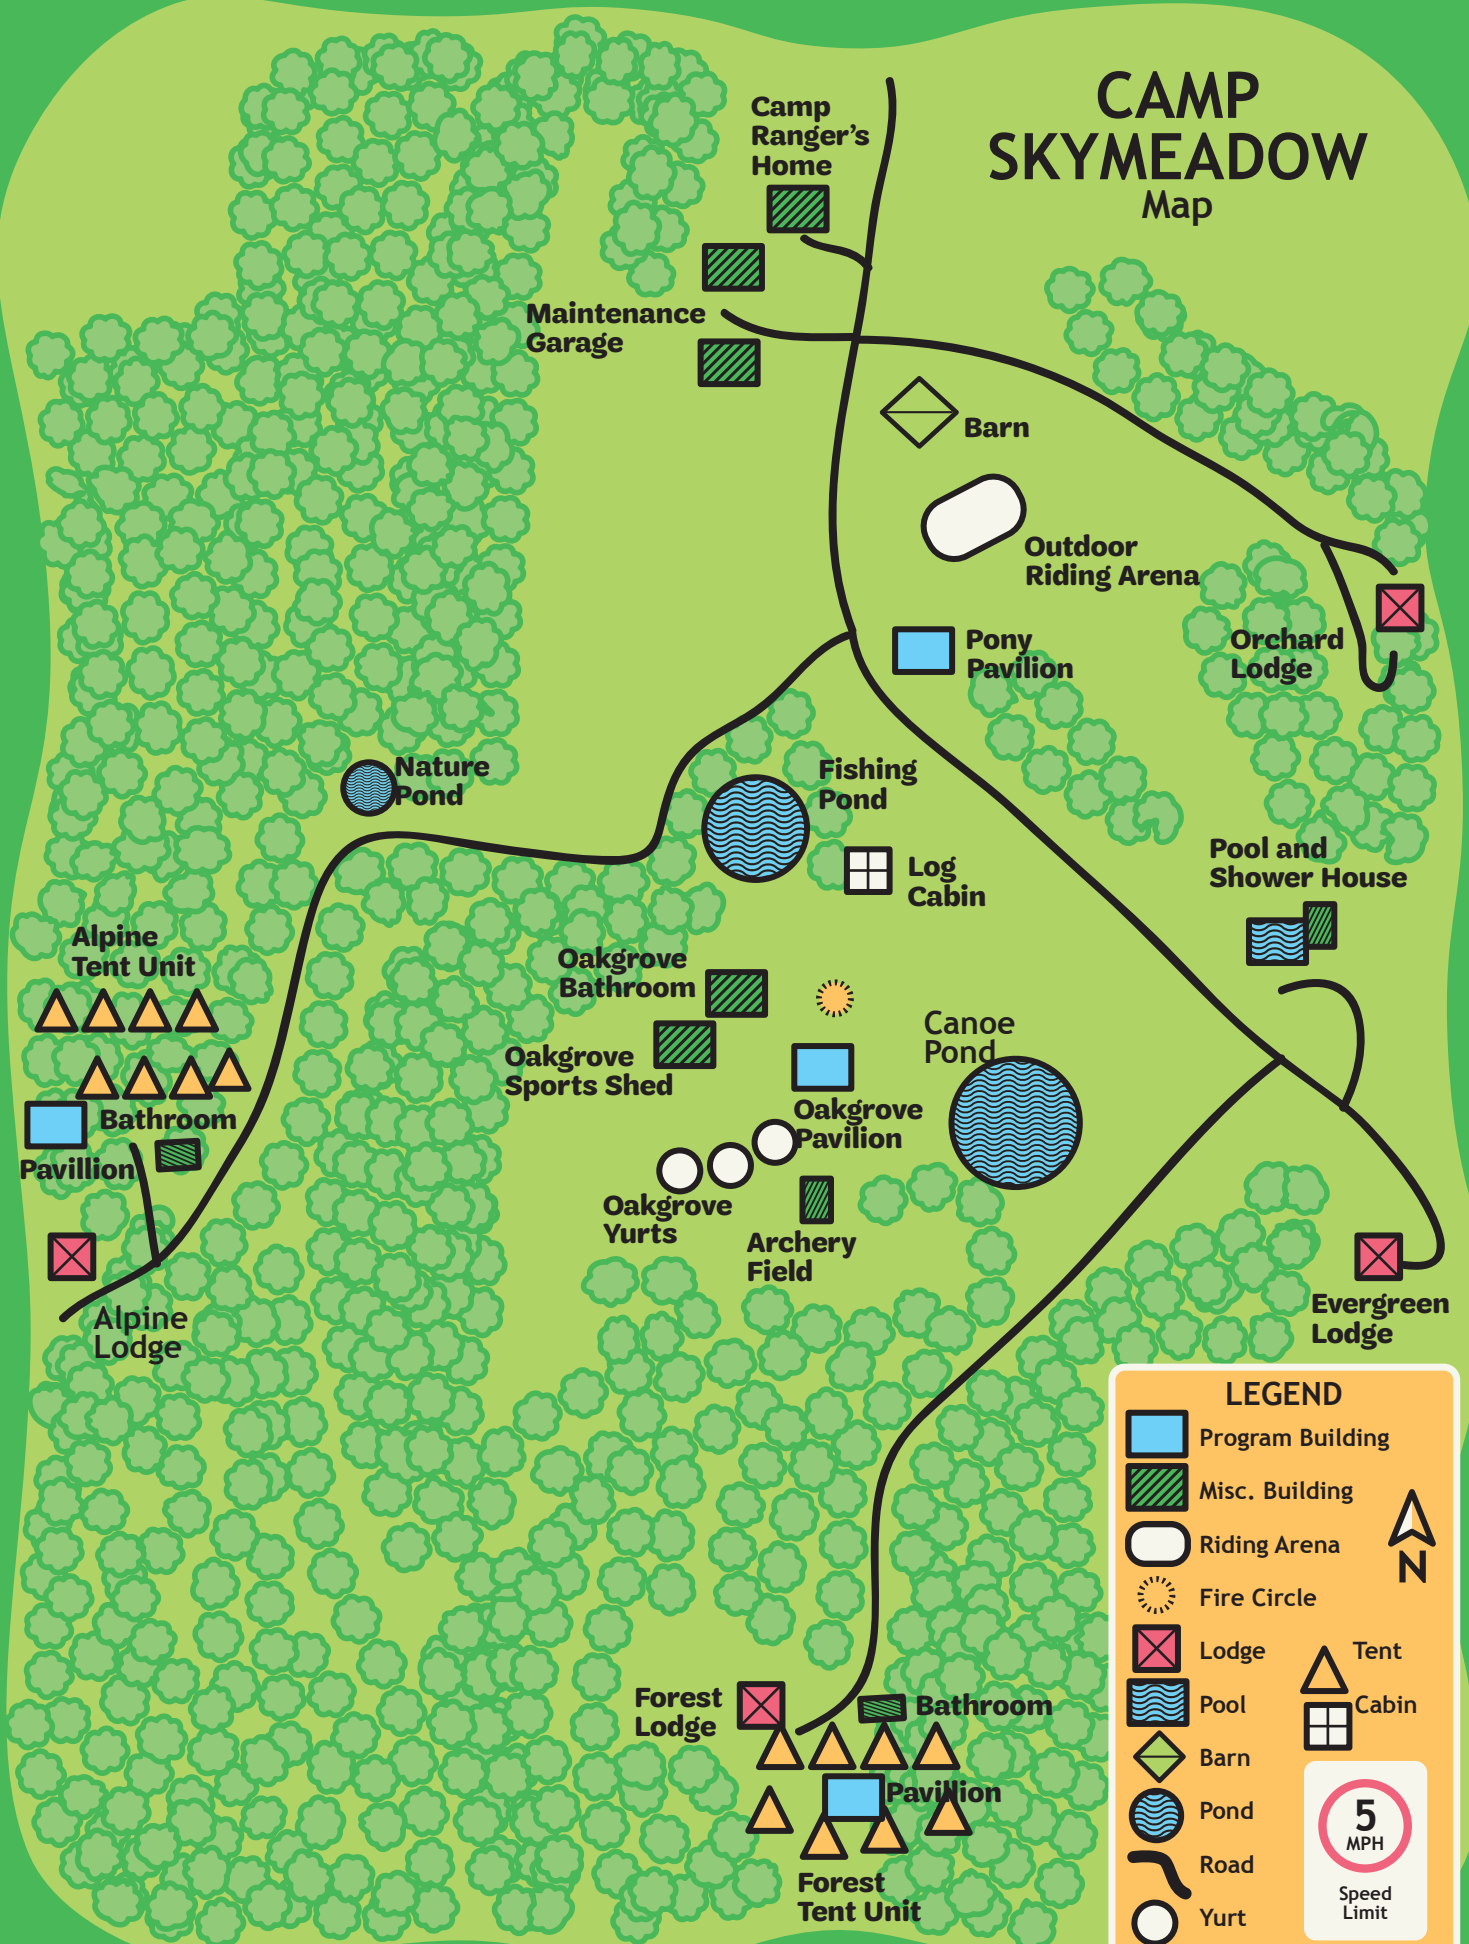

CAMP SKYMEADOW

Map

LEGEND

-  Program Building
-  Misc. Building
-  Riding Arena
-  Fire Circle
-  Lodge
-  Pool
-  Barn
-  Pond
-  Road
-  Yurt
-  Tent
-  Cabin

 N

 5 MPH
Speed Limit